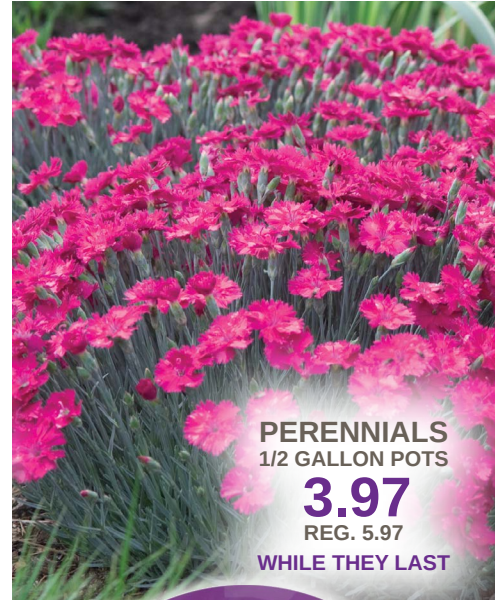

## 1-DAY FLASH SALES

VALID 2 SATURDAYS ONLY • MARCH 27<sup>TH</sup> & APRIL 3<sup>RD</sup>

SELECT  
ANNUALS & VEGETABLES  
4 PLANTS PER PACK  
**99¢**  
REG. 1.97  
WHILE THEY LAST

ENTIRE STOCK  
DECIDUOUS  
FLOWERING SHRUBS  
SAVE  
**25%**

ALL CACTUS  
& SUCCULENTS  
SAVE  
**30%**

PERENNIALS  
1/2 GALLON POTS  
**3.97**  
REG. 5.97  
WHILE THEY LAST

SELECT HERBS  
3.5 INCH POTS  
**1.67**  
REG. 3.99  
WHILE THEY LAST

*plus!*  
MORE  
SPECIALS  
IN STORE